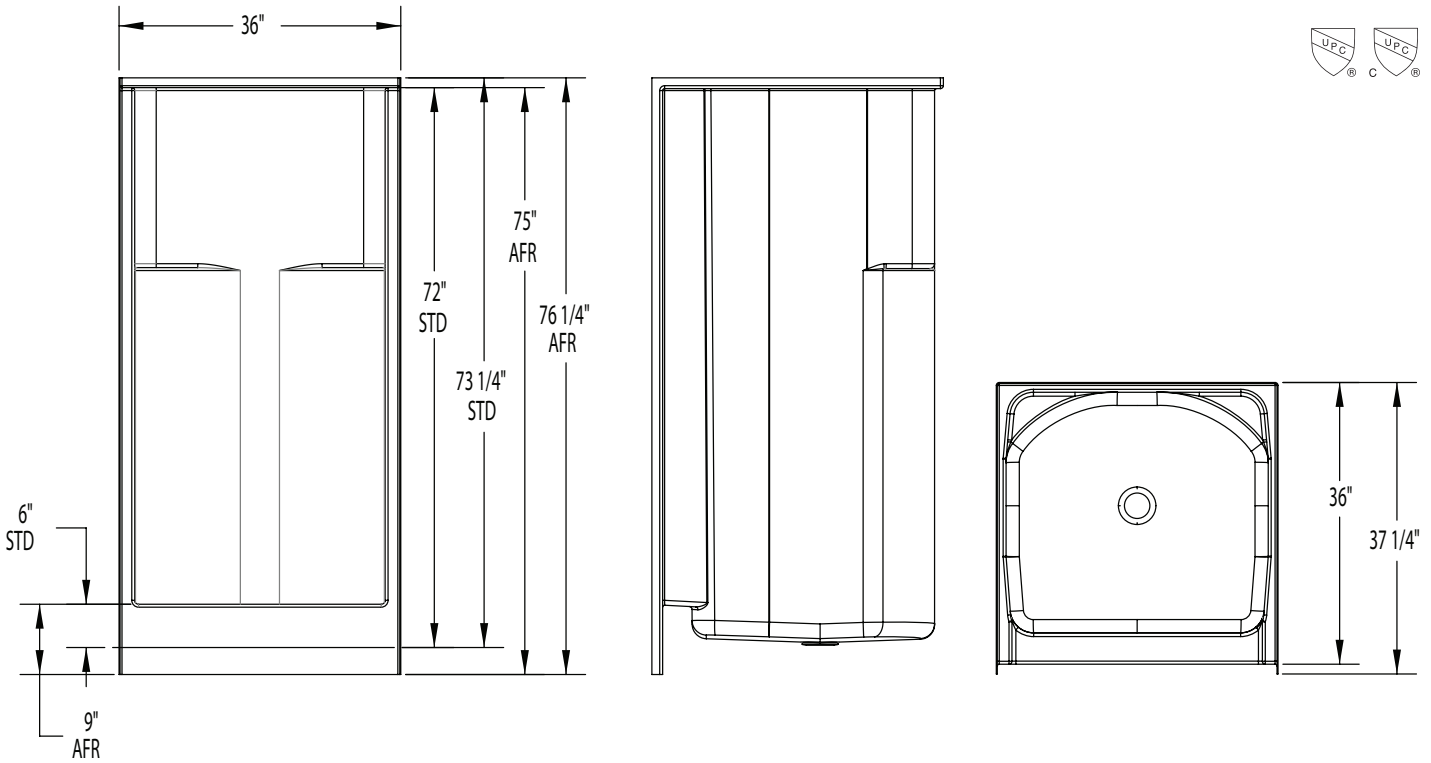

1363C – EVERYDAY SHOWERS

inches (mm)

36 x 36 x 72 (915 x 915 x 1830) • Fax on Demand #1011

MODEL #1363C

SUPERCORE SHOWER #1363CSC

FEATURES

- Shower stall
- Smooth wall finish
- Molded toiletry shelves
- Slip-resistant textured bottom
- Center drain
- Gelcoat surface
- 3-year limited warranty

COLOR & TRIM OPTIONS

Stock	Premium
Almond	Black
Biscuit	Mexican Sand
Bone	Sand Bar
Linen	
Sterling Silver	
White	

1363C

36 x 36 x 72 (915 x 915 x 1830)
inches (mm)

FEATURES lbs (kg) Dimensional Tolerance $\pm \frac{3}{8}$ ". Dimensions needed for site preparation should be measured from the unit. Aquatic assumes no responsibility for preparatory work.

Model #	Material	Wall Finish	Pieces	Drain	Seat	Net Wt.	Pkg. Wt.
Shower #1363C	Gelcoat	Smooth	1	Center	-	93 (42)	98 (44)

DIMENSIONS

Specifications	inches (mm)
Width: Overall / Net	36 (915)
Depth: Overall / Net	37 1/4 (945) / 36 (915)
Height: Overall / Net	73 1/4 (1860) / 72 (1830)
Enclosure Opening	32 (815)
Skirt Height	6 (150)
Drain Rough-In (from Back Wall)	15 3/4 (400)
Drain Rough-In (from Side Wall)	18 (455)
Drain: Diameter / Clearance	3 1/4 (85) / 3/4 (20)

FRAMING DIMENSIONS inches (mm)

Type	D Depth	W Width	H Height	A	B	C
Alcove	37 1/4 (945)	36 1/8 (920)	-	Box Out	18 (455)	15 3/4 (400)